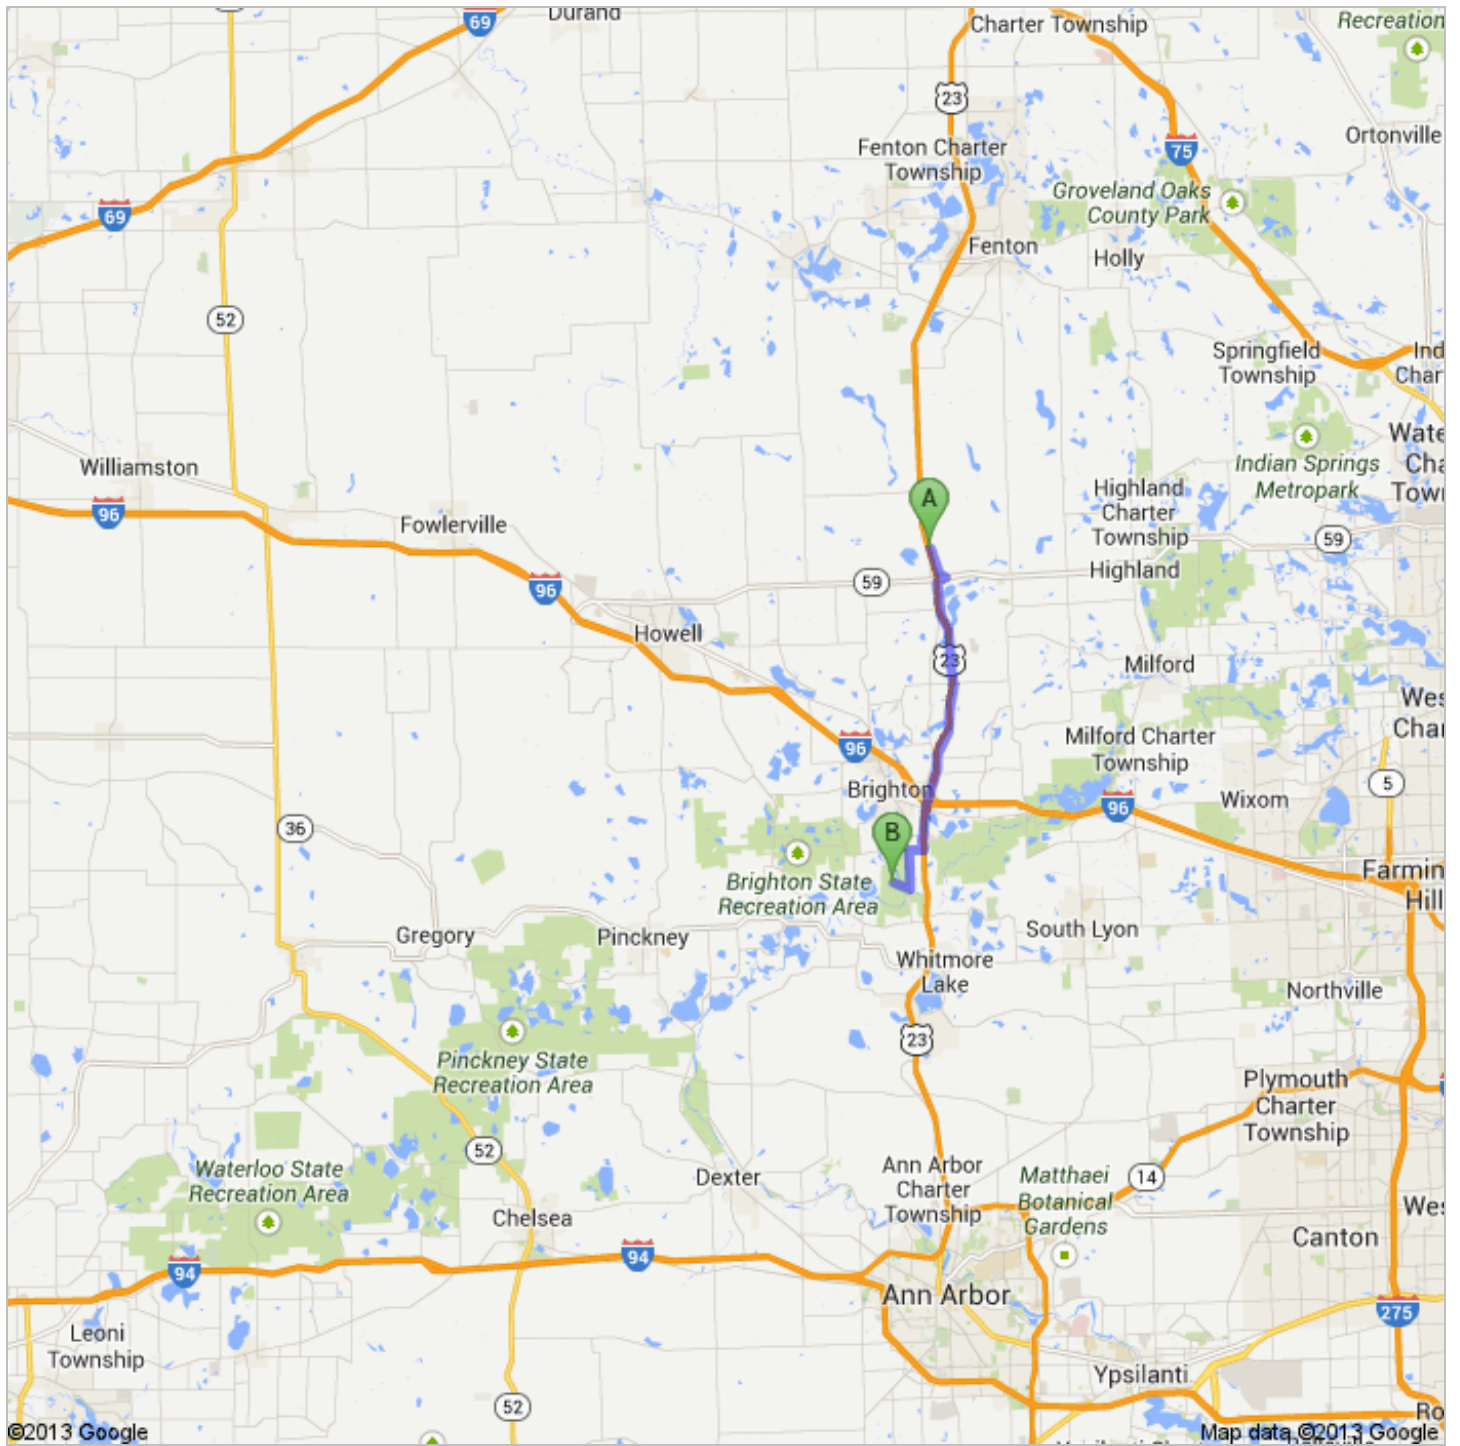

Directions to Huron Meadows Metropark

Brighton, MI 48116

13.7 mi – about 19 mins

A **Hartland Middle School**
3250 Hartland Rd, Hartland, MI 48353

1. Head **south** on **Hartland Rd** toward **Dunham Rd** go 0.9 mi
total 0.9 mi
About 2 mins
-  2. At the traffic circle, continue straight to stay on **Hartland Rd** go 0.4 mi
total 1.3 mi
About 1 min
-  3. Turn right onto **M-59 W/W Highland Rd** go 0.3 mi
total 1.6 mi
About 50 secs
-  4. Slight left onto the ramp to **US-23 S** go 56 ft
total 1.6 mi
-  5. Keep right at the fork and merge onto **US-23 S** go 8.9 mi
total 10.5 mi
About 8 mins
-  6. Take exit **58** for **Lee Rd** go 0.2 mi
total 10.7 mi
-  7. At the traffic circle, take the **2nd** exit onto **Lee Rd** go 177 ft
total 10.8 mi
-  8. At the traffic circle, take the **3rd** exit onto **Whitmore Lake Rd** go 0.5 mi
total 11.2 mi
About 1 min
-  9. Turn right onto **Maltby Rd** go 0.5 mi
total 11.7 mi
About 1 min
-  10. Take the 1st left onto **Rickett Rd** go 1.3 mi
total 13.1 mi
About 2 mins
-  11. Turn right onto **Hammel Rd** go 0.6 mi
total 13.7 mi
Destination will be on the right
About 2 mins

B **Huron Meadows Metropark**
Brighton, MI 48116

These directions are for planning purposes only. You may find that construction projects, traffic, weather, or other events may cause conditions to differ from the map results, and you should plan your route accordingly. You must obey all signs or notices regarding your route.